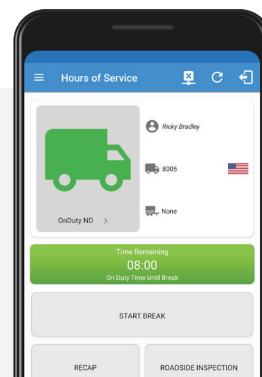

Compliance Management Solutions.

More than compliance, take your business to the next level by optimizing fleet efficiencies and reduce friction for drivers.

DOT compliant
ELD and DVIR

Prevent fines from
common violations

Manage drivers
via online portal

Stay ahead of issues
with automatic reports

Why GPS Insight Compliance Management?

Tools for the Outcome You Need

Track Hours of Service, streamline maintenance, improve DVIR workflow, make the work day easier for drivers, and much more.

Solutions for Every Need

Make your compliance solution fit your organization's needs with **ELD Mobile**, **DVIR Mobile**, and **ELD Connect**.

Break Through the Barriers

Multilingual support, forced checklists, speech to text, and built-in tutorials will make it easier to get your drivers onboard.

ELD MOBILE