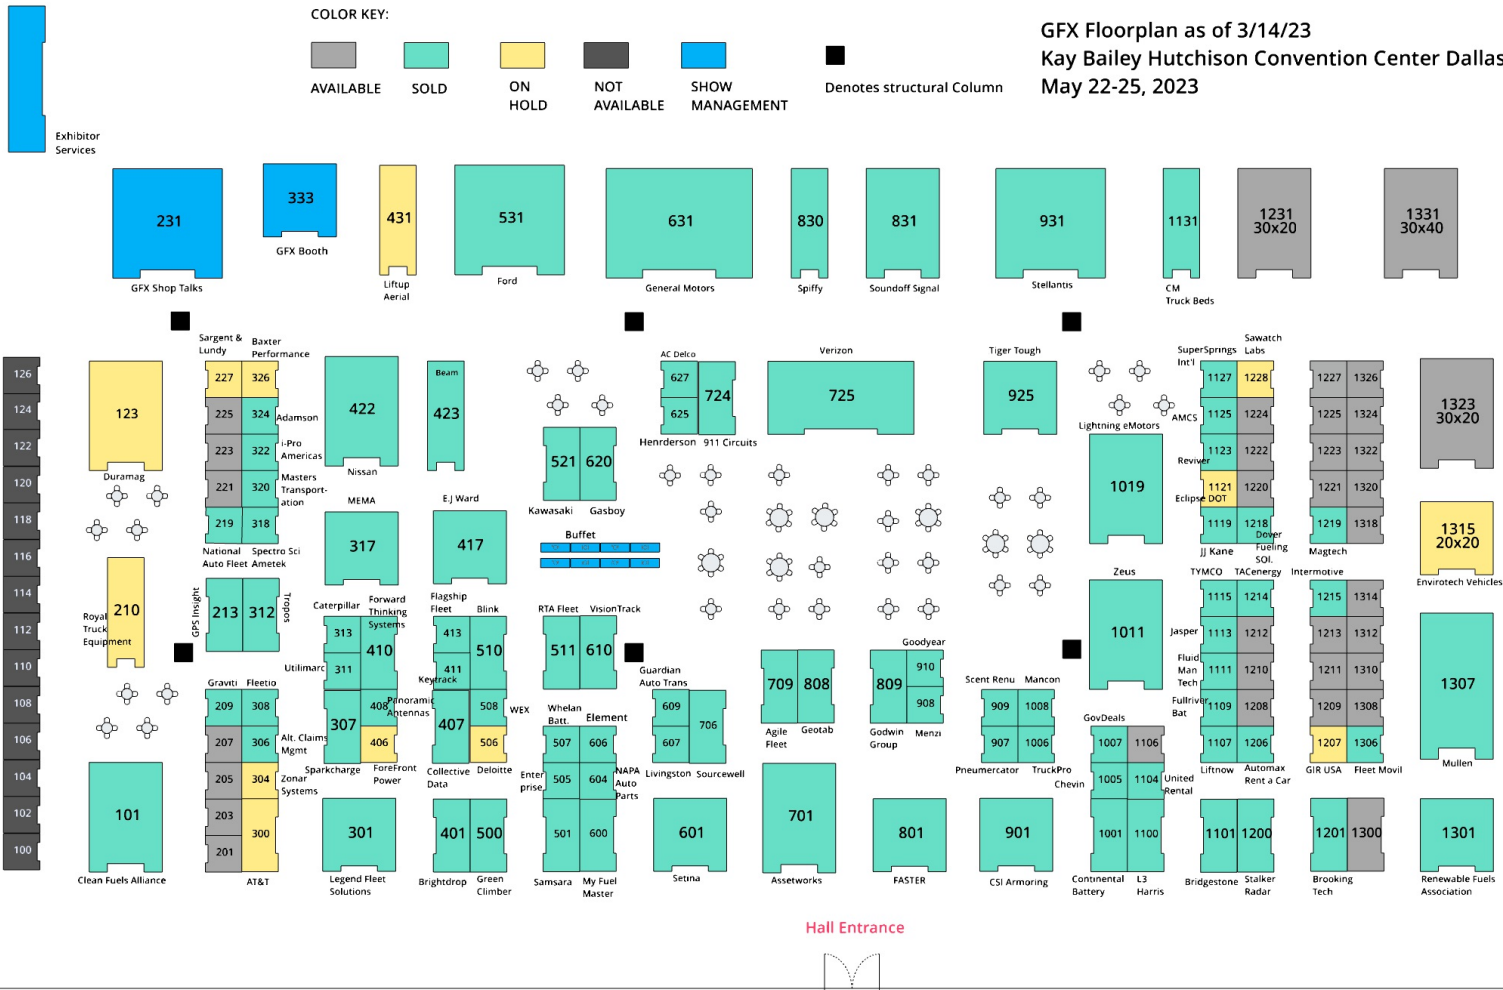

GFX Floorplan as of 3/14/23
 Kay Bailey Hutchison Convention Center Dallas
 May 22-25, 2023

COLOR KEY:

- AVAILABLE
- SOLD
- ON HOLD
- NOT AVAILABLE
- SHOW MANAGEMENT
- Denotes structural Column

20 Feet