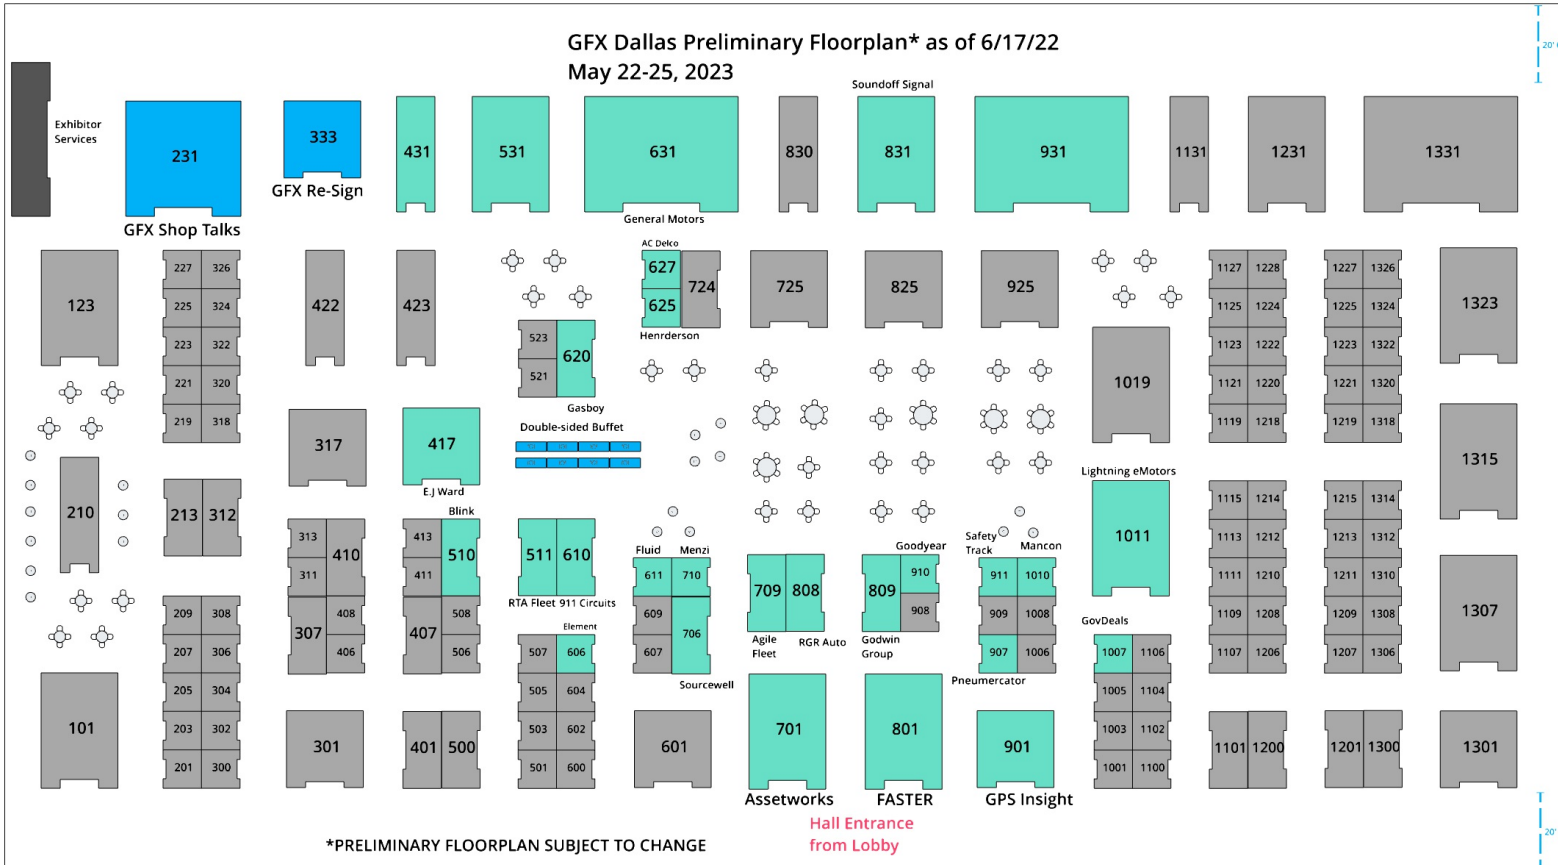

GFX Dallas Preliminary Floorplan* as of 6/17/22
May 22-25, 2023

*PRELIMINARY FLOORPLAN SUBJECT TO CHANGE

Hall Entrance from Lobby

20 Feet